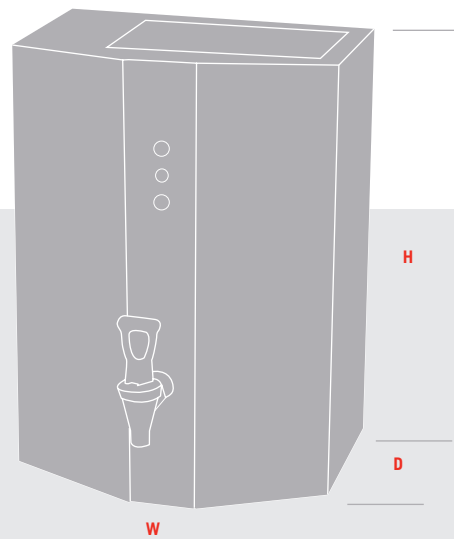

ECOBOILER WALL-MOUNT

Automatic fill tap or push-button dispense
wall-mounted atmospheric water boilers

Features

- Slim Wall-Mount hot water dispense
- Tap or push-button dispense
- Energy efficient water boiler
- 3L & 5L options
- Plumbed into mains water supply
- Eco-mode on 5L model
- Excellent value for money
- Easy to descale and service
- Electronic control and diagnostics
- Precise water temperature control

BOILERS

WMT5

WMPB5

IDEAL FOR OFFICE CANTEENS, SMALL KITCHENS, COMPACT SITES

ECOBOILER	Order Code	Immediate Draw Off	Output Per Hour	Cups Per Hour	Dimensions (DxWxHmm)	Power @ 230V
Ecoboiler WMT3	1000670	3.0L	24.0L	133	222x325x447	2.4kW
Ecoboiler WMT5	1000671	5.0L	24.0L	133	222x325x447	2.4kW
Ecoboiler WMPB3	1000675	3.0L	24.0L	133	222x325x447	2.4kW
Ecoboiler WMPB5	1000676	5.0L	24.0L	133	222x325x447	2.4kW