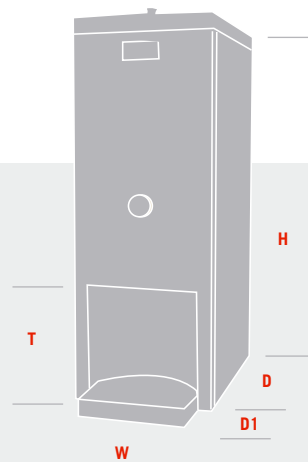

Libra

Push button dispense
atmospheric water boilers

Features

- Push button hot water dispense
- Compact design to maximize counter space
- Automatic fill as standard
- Manual fill option available (Libra 5)
- Electronic control & user diagnostics
- Easy to descale and service
- Takes up to 40cl (14oz) cup – “to go” drinks

LIBRA 5

LIBRA 10

WATER BOILERS

IDEAL FOR SELF SERVICE APPLICATIONS, E.G. COFFEE TO GO AND SMALL OFFICES.

LIBRA	Order Code	Immediate Draw Off	Output Per Hour	Cups Per Hour	Dimensions (DxWxHmm)	T (mm)	D1 (mm)	Power @ 230V
LIBRA 5	1000610	5.4L	24.0L	133	300x190x523	130	50	2.4kW
LIBRA 10	1000135	10.0L	28.0L	156	295x250x575	130	50	2.8kW